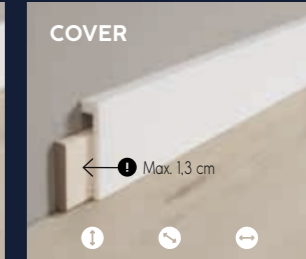

### Paintable skirtings

Our paintable skirtings are 100% waterproof and shock resistant.

CASTLE  
14 cm 1.8 cm 2 m  
70 PSK2000-1

HIGH  
10 cm 1.3 cm 2.3 m  
70 PSK2300-3

COVER  
10 cm 2 cm 2 m  
70 PSK2000-2