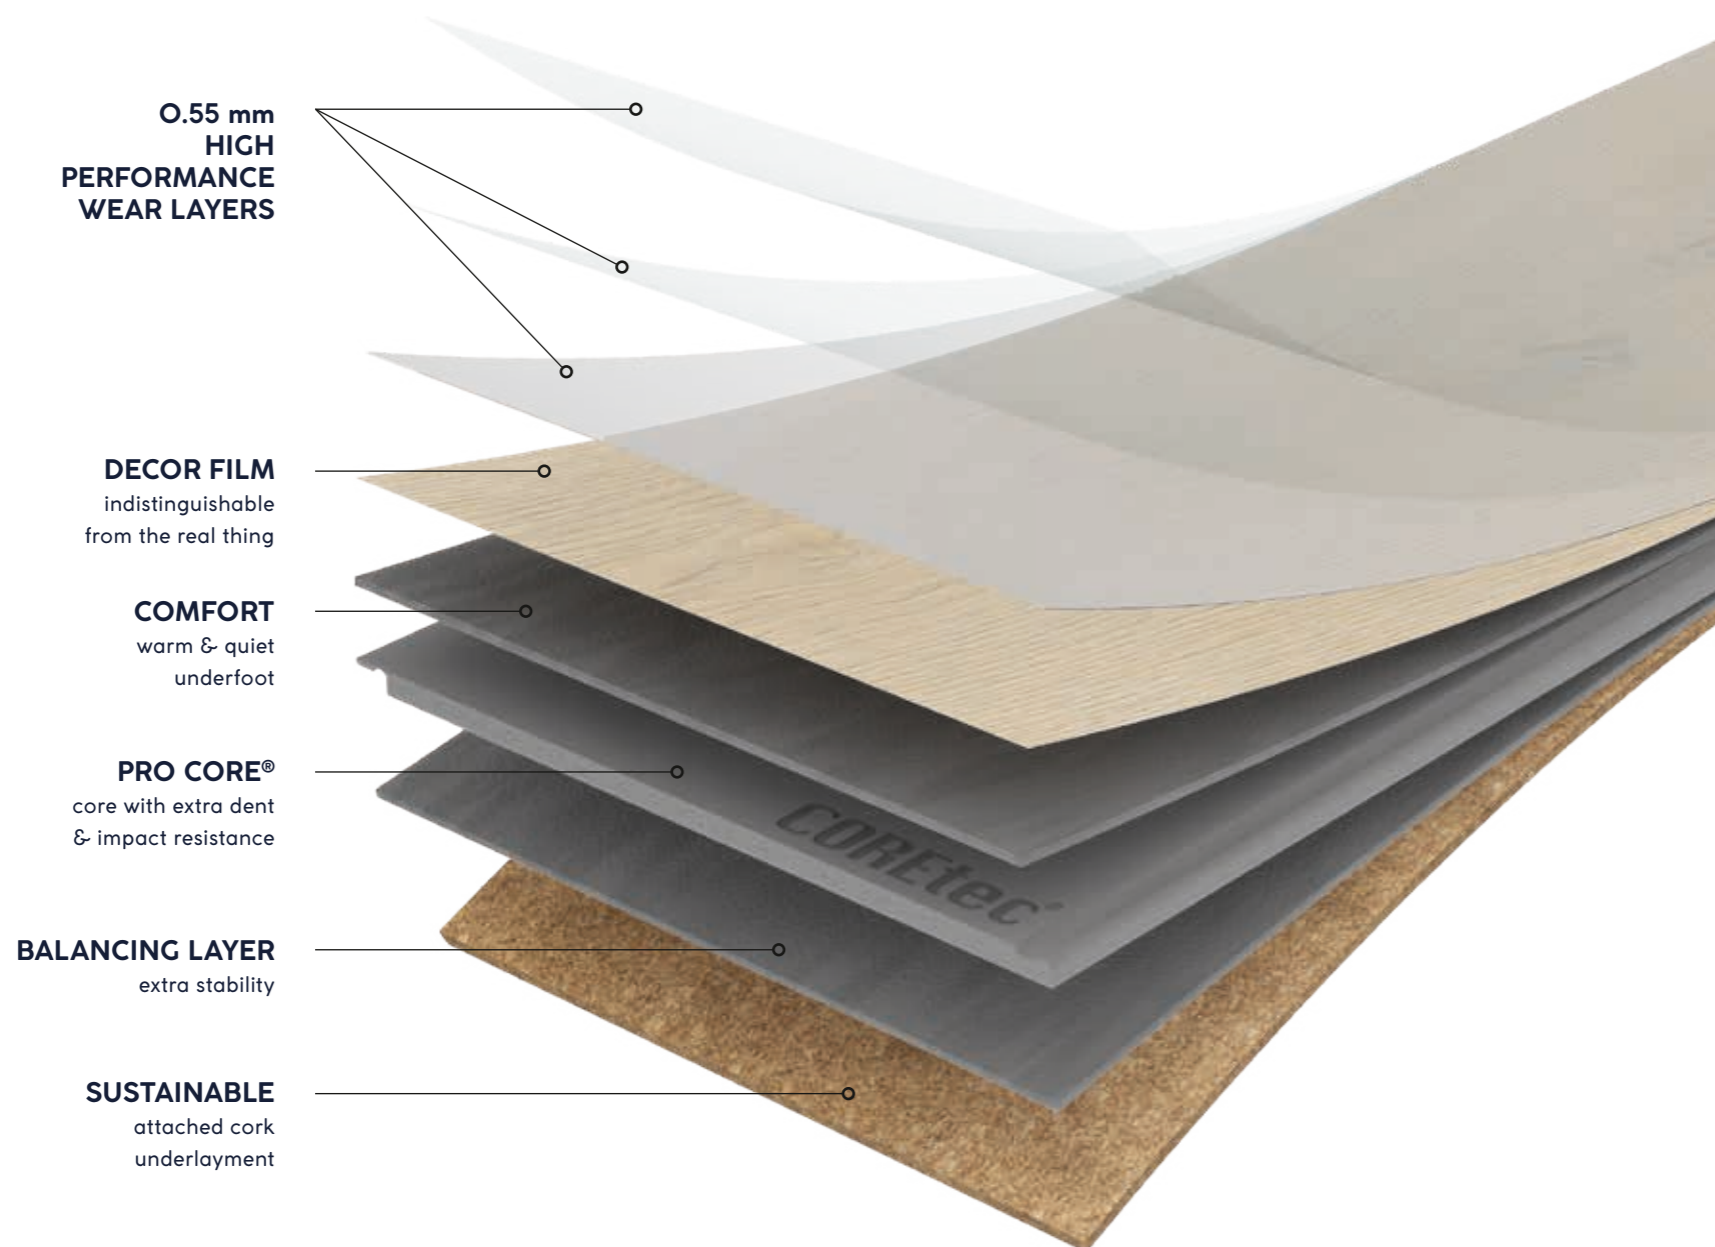

### 3 100% waterproof floors

Our floors are 100% waterproof, kid proof & pet proof. Try them in your kitchen or bathroom: they won't warp or buckle, even if submerged in water.

Our 100% waterproof core, resilient vinyl and protective wear layer will keep your floor looking good for the life of your home. So naturally, all COREtec<sup>®</sup> floors come with a limited lifetime residential warranty.

### 4 Time saving solution

COREtec<sup>®</sup> is easy to install, to care for and to live with. Its secure angle tap system doesn't require any glue or nails and can be installed over existing floors without additional underlayment.

# The original **100% waterproof floor**, with extra dent & impact resistance