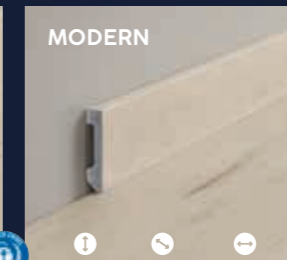

### Matching design accessories

... = Matching design reference

HIGH MODERN  
8 cm 1.5 cm 2.4 m  
70 HD11 ...

MODERN  
5.8 cm 1.3 cm 2.4 m  
70 MD11 ...

QUARTER ROUND  
1.8 cm 1.8 cm 2.4 m  
70 QR11 ...